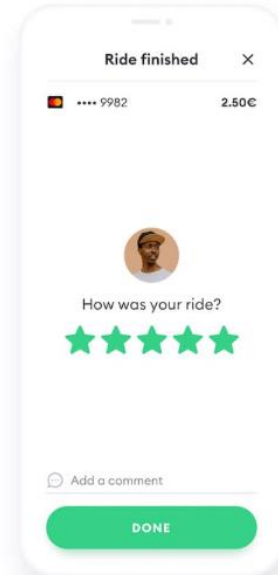

TAXI SERVICES

Bolt is the smartest way to move around in the city. Request a ride in app and a nearby driver will pick you up. Get the Bolt app for iPhone and Android and follow the instructions below.

How Bolt App Works?

Bolt

1. Request

Choose a car that fits your style and budget, then set your location to request a ride.

2. Ride

Watch your driver arrive on the map.

3. Pay & Rate

You can rate your driver and pay for the trip automatically through the app.

EUROPA ROYALE KAUNAS HOTEL

Start Point: Miško st. 11, LT-44321 Kaunas

End Point: Baršausko st. 59, LT-51423 Kaunas

Travel Time: approximately 10 minutes

Taxi Price: approximately 4 Eur.

KAUNAS HOTEL

Start Point: Laisvės Avenue 79, LT-44297 Kaunas