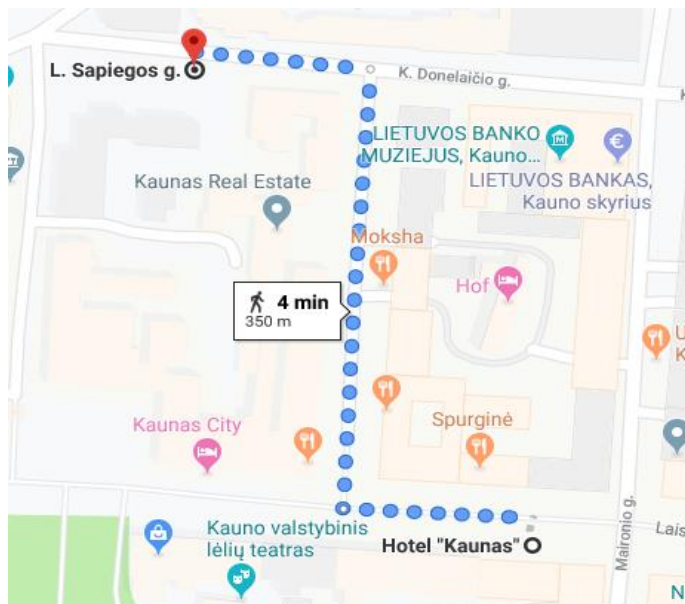

Get off the bus or trolleybus at **Breslaujos station**

KAUNAS HOTEL

Start Point: Laisvės Avenue 79, LT-44297 Kaunas

End Point: Baršausko st. 59, LT-51423 Kaunas

Travel Time: approximately 20-25 minutes – walking, bus or trolleybus combined

STEP 1

5 min. walk to **L. Sapiegos station**

STEP 2

17 min. by the bus or trolleybus

Buses: **39 57G**

Trolleybuses: **5 7 13 16**

Get off the bus or trolleybus at **Breslaujos station**

STEP 3

4 min. walk to final destination

HOTEL METROPOLIS

Start Point: S. Daukanto st. 21, LT-44249 Kaunas

End Point: Baršausko st. 59, LT-51423 Kaunas

Travel Time: approximately 20-25 minutes – walking, bus or trolleybus combined

EUROPA ROYALE KAUNAS HOTEL

Start Point: Miško st. 11, LT-44321 Kaunas

End Point: Baršausko st. 59, LT-51423 Kaunas

Travel Time: approximately 10 minutes

Taxi Price: approximately 4 Eur.

KAUNAS HOTEL

Start Point: Laisvės Avenue 79, LT-44297 Kaunas