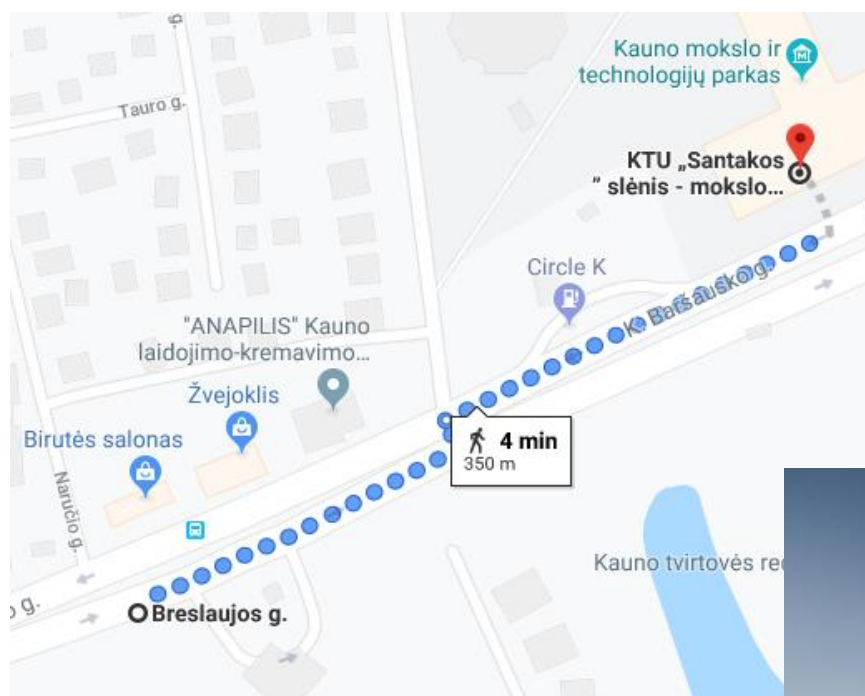

Get off the bus or trolleybus at **Breslaujos station**

KAUNAS HOTEL

Start Point: Laisvės Avenue 79, LT-44297 Kaunas

End Point: Baršausko st. 59, LT-51423 Kaunas

Travel Time: approximately 20-25 minutes – walking, bus or trolleybus combined

STEP 1

5 min. walk to **L. Sapiegos station**

STEP 2

17 min. by the bus or trolleybus

Buses: **39 57G**

Trolleybuses: **5 7 13 16**

Get off the bus or trolleybus at **Breslaujos station**

STEP 3

4 min. walk to final destination

HOTEL METROPOLIS

Start Point: S. Daukanto st. 21, LT-44249 Kaunas

End Point: Baršausko st. 59, LT-51423 Kaunas

Travel Time: approximately 20-25 minutes – walking, bus or trolleybus combined

End Point: Baršausko st. 59, LT-51423 Kaunas

Travel Time: approximately 15 minutes

Taxi Price: approximately 5 Eur.

HOTEL METROPOLIS

Start Point: S. Daukanto st. 21, LT-44249 Kaunas

End Point: Baršausko st. 59, LT-51423 Kaunas