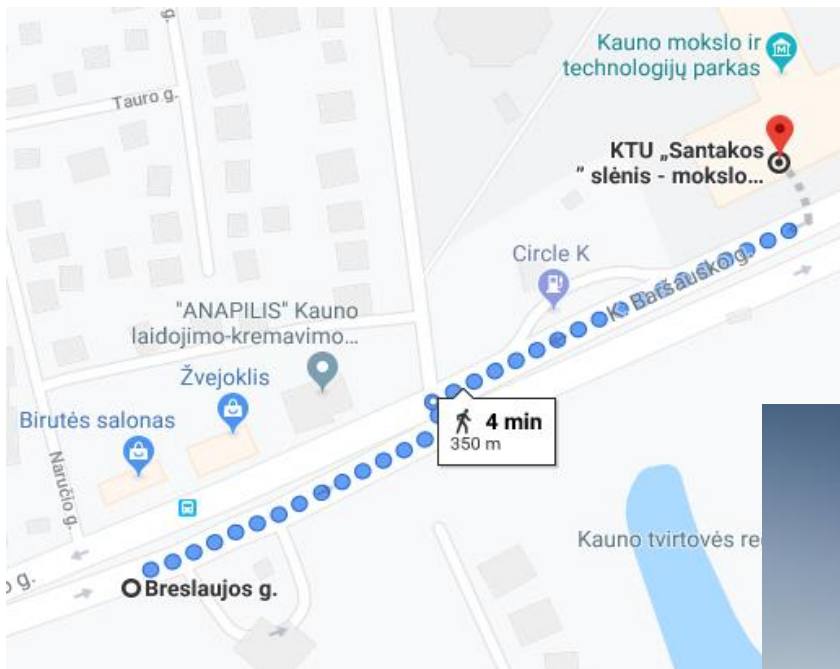

GUIDE FOR GETTING FROM AIB HOTELS TO THE SANTAKA VALLEY KTU SCIENCE USING PUBLIC TRANSPORTATION OR TAXI

PUBLIC TRANSPORTATION

EUROPA ROYALE KAUNAS HOTEL

Start Point: Miško st. 11, LT-44321 Kaunas

End Point: Baršausko st. 59, LT-51423 Kaunas

Travel Time: approximately 20 minutes – walking, bus or trolleybus combined

STEP 1

5 min. walk to **Griunvaldo station**

STEP 2

10 min. by the bus or trolleybus

Buses: **39 57G**

Trolleybuses: **5 7 13 16**

Get off the bus or trolleybus at **Breslaujos station**

KAUNAS HOTEL

Start Point: Laisvės Avenue 79, LT-44297 Kaunas

End Point: Baršausko st. 59, LT-51423 Kaunas

Travel Time: approximately 20-25 minutes – walking, bus or trolleybus combined

4 min. walk to final destination

HOTEL METROPOLIS

Start Point: S. Daukanto st. 21, LT-44249 Kaunas

End Point: Baršausko st. 59, LT-51423 Kaunas

Travel Time: approximately 20-25 minutes – walking, bus or trolleybus combined