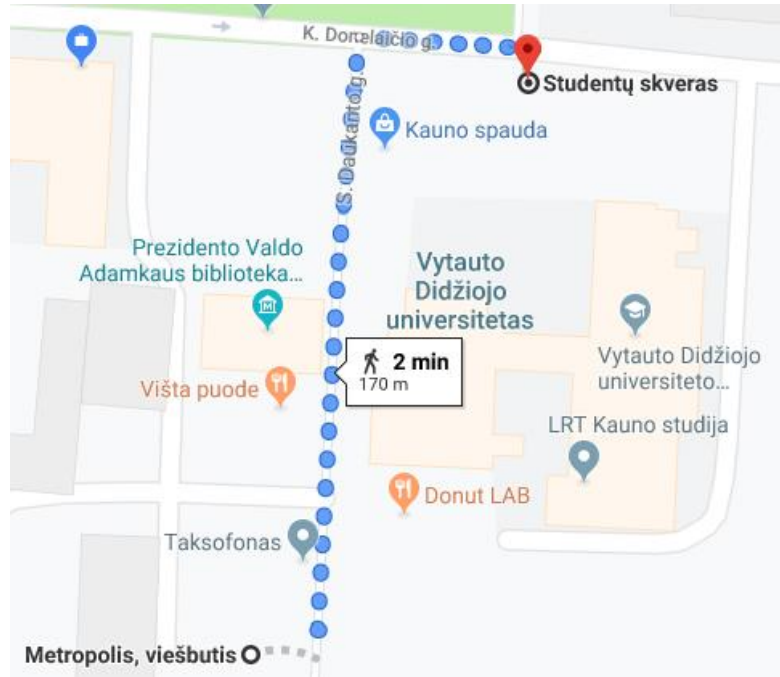

HOTEL METROPOLIS

Start Point: S. Daukanto st. 21, LT-44249 Kaunas

End Point: Baršausko st. 59, LT-51423 Kaunas

Travel Time: approximately 20-25 minutes – walking, bus or trolleybus combined

STEP 1

3 min. walk to **Studentų skveras station**

STEP 2

13 min. by the bus or trolleybus

Buses: **39 / 57G**

Trolleybuses: **5 / 7 / 13 / 16**

Get off the bus or trolleybus at **Breslaujos station**

STEP 3

4 min. walk to final destination

Useful information: if you do not have an e-card with payment for e-ticket, you may buy a single-use ticket from the driver. Please buy the single-use ticket from the driver immediately after getting on the means of transport. Please note that drivers do not have cash due to safety issues; thus, be prepared to pay the exact sum of money for the ticket (1 EUR). The tickets purchased from the driver do not have to be validated by a ticket puncher. You may check KVT routes and schedules on the website www.kvt.lt