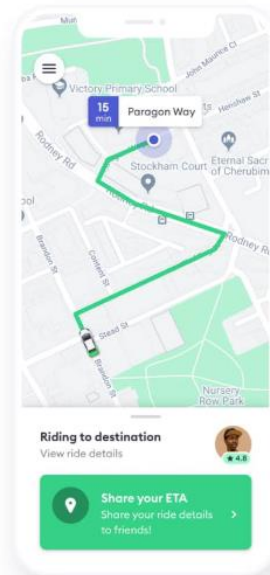

4 min. walk to final destination

HOTEL METROPOLIS

Start Point: S. Daukanto st. 21, LT-44249 Kaunas

End Point: Baršausko st. 59, LT-51423 Kaunas

Travel Time: approximately 20-25 minutes – walking, bus or trolleybus combined

TAXI SERVICES

Bolt is the smartest way to move around in the city. Request a ride in app and a nearby driver will pick you up. Get the Bolt app for iPhone and Android and follow the instructions below.

How Bolt App Works?

Bolt

1. Request

Choose a car that fits your style and budget, then set your location to request a ride.

2. Ride

Watch your driver arrive on the map.

3. Pay & Rate

You can rate your driver and pay for the trip automatically through the app.

EUROPA ROYALE KAUNAS HOTEL

Start Point: Miško st. 11, LT-44321 Kaunas

End Point: Baršausko st. 59, LT-51423 Kaunas

Travel Time: approximately 10 minutes

Taxi Price: approximately 4 Eur.

KAUNAS HOTEL

Start Point: Laisvės Avenue 79, LT-44297 Kaunas