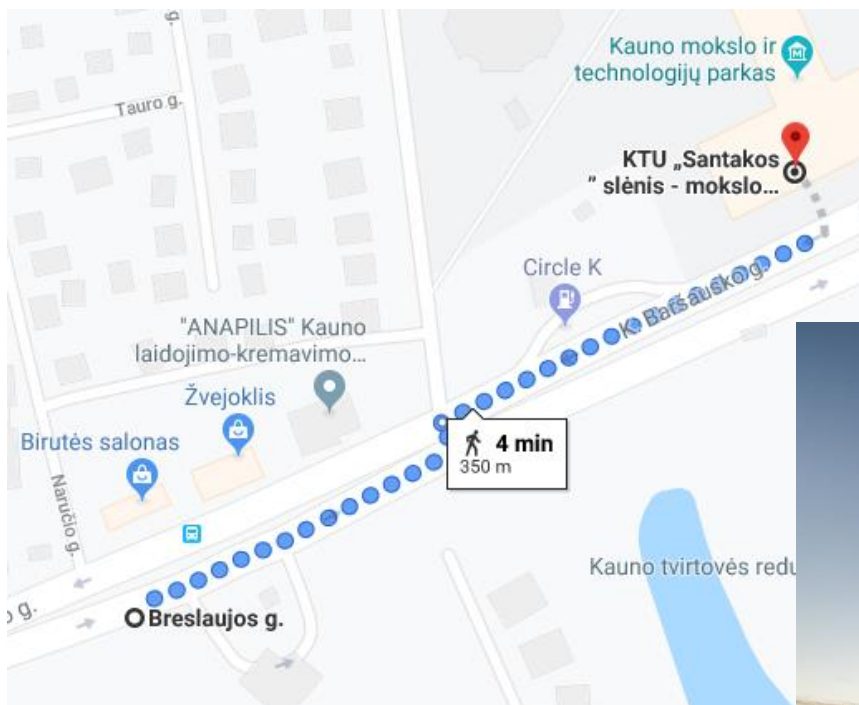

HOTEL METROPOLIS

Start Point: S. Daukanto st. 21, LT-44249 Kaunas

End Point: Baršausko st. 59, LT-51423 Kaunas

Travel Time: approximately 20-25 minutes – walking, bus or trolleybus combined

STEP 1

3 min. walk to **Studentų skveras station**

STEP 2

13 min. by the bus or trolleybus

Buses: **39 / 57G**

Trolleybuses: **5 / 7 / 13 / 16**

Get off the bus or trolleybus at **Breslaujos station**

STEP 3

4 min. walk to final destination

Useful information: if you do not have an e-card with payment for e-ticket, you may buy a single-use ticket from the driver. Please buy the single-use ticket from the driver immediately after getting on the means of transport. Please note that drivers do not have cash due to safety issues; thus, be prepared to pay the exact sum of money for the ticket (1 EUR). The tickets purchased from the driver do not have to be validated by a ticket puncher. You may check KVT routes and schedules on the website www.kvt.lt