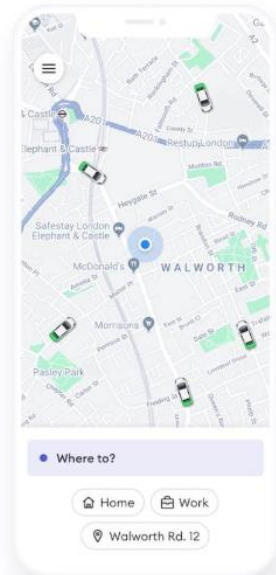

TAXI SERVICES

Bolt is the smartest way to move around in the city. Request a ride in app and a nearby driver will pick you up. Get the Bolt app for iPhone and Android and follow the instructions below.

How Bolt App Works?

Bolt

1. Request

Choose a car that fits your style and budget, then set your location to request a ride.