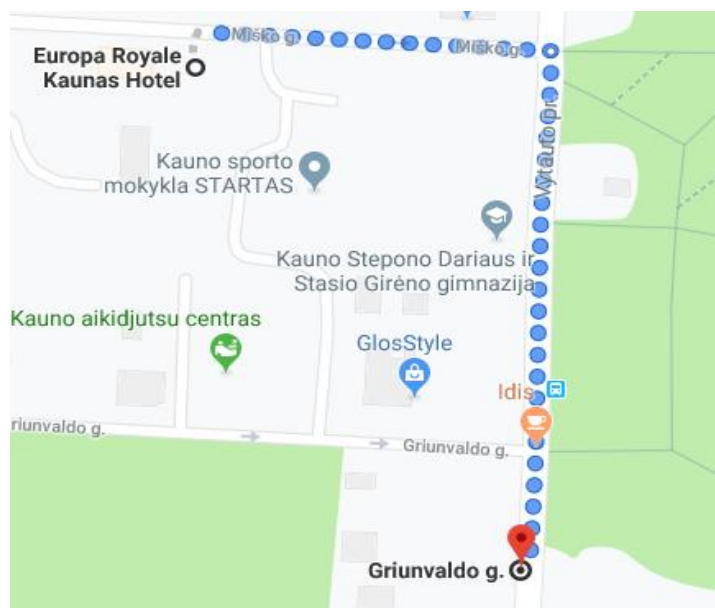

GUIDE FOR GETTING FROM AIB HOTELS TO THE SANTAKA VALLEY KTU SCIENCE USING PUBLIC TRANSPORTATION OR TAXI

PUBLIC TRANSPORTATION

EUROPA ROYALE KAUNAS HOTEL

Start Point: Miško st. 11, LT-44321 Kaunas

End Point: Baršausko st. 59, LT-51423 Kaunas

Travel Time: approximately 20 minutes – walking, bus or trolleybus combined

STEP 1

5 min. walk to **Griunvaldo station**

STEP 2

10 min. by the bus or trolleybus

Buses: **39 57G**

Trolleybuses: **5 7 13 16**

Get off the bus or trolleybus at **Breslaujos station**

KAUNAS HOTEL

Start Point: Laisvės Avenue 79, LT-44297 Kaunas

End Point: Baršausko st. 59, LT-51423 Kaunas

Travel Time: approximately 20-25 minutes – walking, bus or trolleybus combined

4 min. walk to final destination

HOTEL METROPOLIS

Start Point: S. Daukanto st. 21, LT-44249 Kaunas

End Point: Baršausko st. 59, LT-51423 Kaunas

Travel Time: approximately 20-25 minutes – walking, bus or trolleybus combined